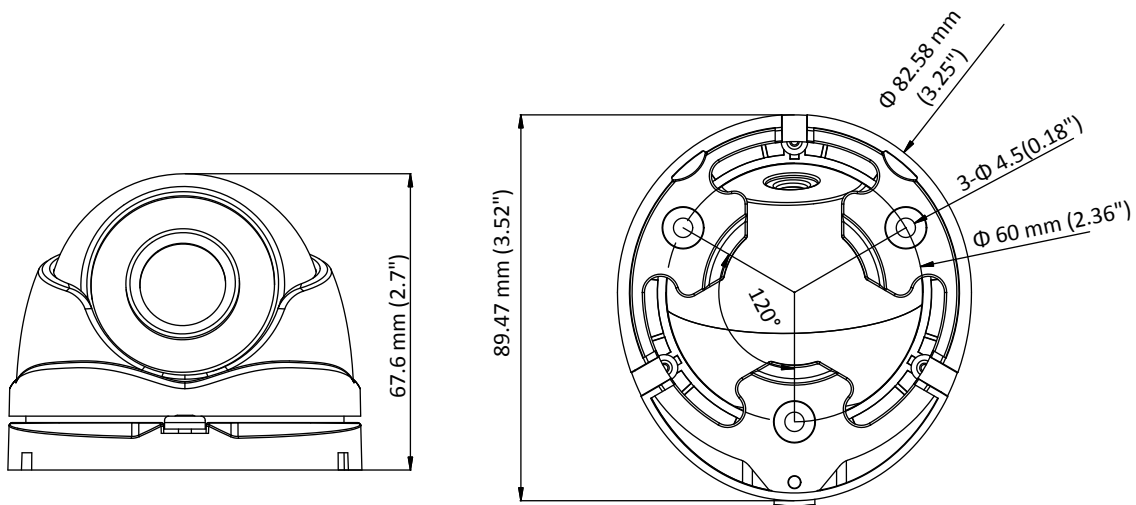

DS-2CE56D0T-IRMF HD 1080p IR Turret Camera

Key Features

- 2 megapixel high performance CMOS
- Analog HD output, up to 1080p resolution
- Day/Night switch
- Smart IR
- Up to 20 m IR distance
- Switchable TVI/AHD/CVI/CVBS
- IP66

Specification

Camera	
Image Sensor	2MP CMOS Image Sensor
Signal System	PAL/NTSC
Frame Rate	PAL: 1080p@25fps NTSC: 1080p@30fps
Resolution	1920 (H) × 1080 (V)
Min. illumination	0.01 Lux@(F1.2, AGC ON), 0 Lux with IR
Shutter Time	1/25 (1/30) s to 1/50,000 s
Lens	3.6 mm 2.8 mm, 6 mm fixed lens
Horizontal Field of View	103° (2.8 mm), 82.2° (3.6 mm), 54° (6 mm)
Lens Mount	M12
Day & Night	IR cut filter
Angle Adjustment	Pan: 0° to 360°, Tilt: 0° to 75°, Rotation: 0° to 360°
Synchronization	Internal synchronization
Menu	
AGC	Low/middle/high
Day/Night Mode	Smart/color/BW(Black and White)
Backlight Compensation	Yes
DWDR	Yes
Language	English
Functions	Brightness, Sharpness, DNR, Mirror
Interface	
Video Output	1 HD analog output
Switch Button	TVI/AHD/CVI/CVBS
General	
Operating Conditions	-40 °C to 60 °C (-40 °F to 140 °F), Humidity: 90% or less (non-condensation)
Power Supply	12 VDC ± 15%
Power Consumption	Max. 4 W
Ingress Protection	IP66
Material	Metal
IR Range	Up to 20 m
Dimensions	89.47 × 67.6 mm (3.52" × 2.7")
Weight	340 g (0.75 lb.)

Order Model

DS-2CE56D0T-IRMF

Dimensions

Accessories

DS-1272ZJ-110-TRS
Wall Mounting Bracket

DS-1275ZJ-SUS
Vertical Pole Mounting Bracket

DS-1276ZJ-SUS
Corner Mounting Bracket

DS-1280ZJ-XS
Junction Bo